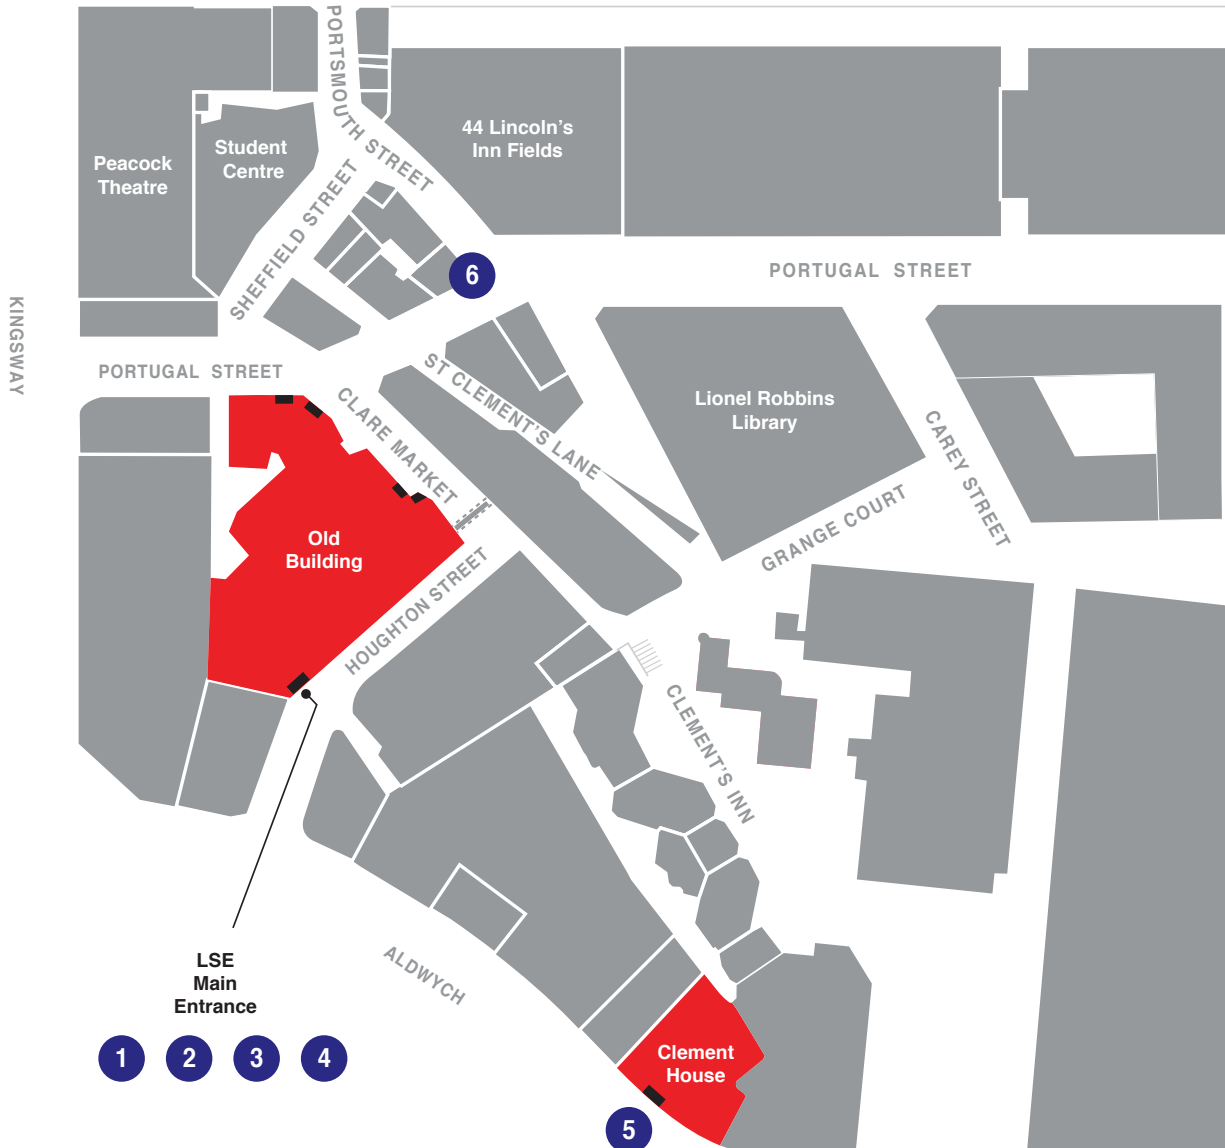

THE LONDON SCHOOL  
OF ECONOMICS AND  
POLITICAL SCIENCE

**Old Building**

- 1 Old Theatre Ground Floor
- 2 Shaw Library Sixth Floor
- 3 Fourth Floor Restaurant
- 4 Senior Common Room and Dining Room Fifth Floor

**Clement House**

- 5 Hong Kong Theatre Ground Floor

**George IV Pub**

- 6

All concurrent sessions will take place in the Clement House

SARDINIA ST

LINCOLN'S INN FIELDS

LSE Main Entrance

- 1
- 2
- 3
- 4

- 5