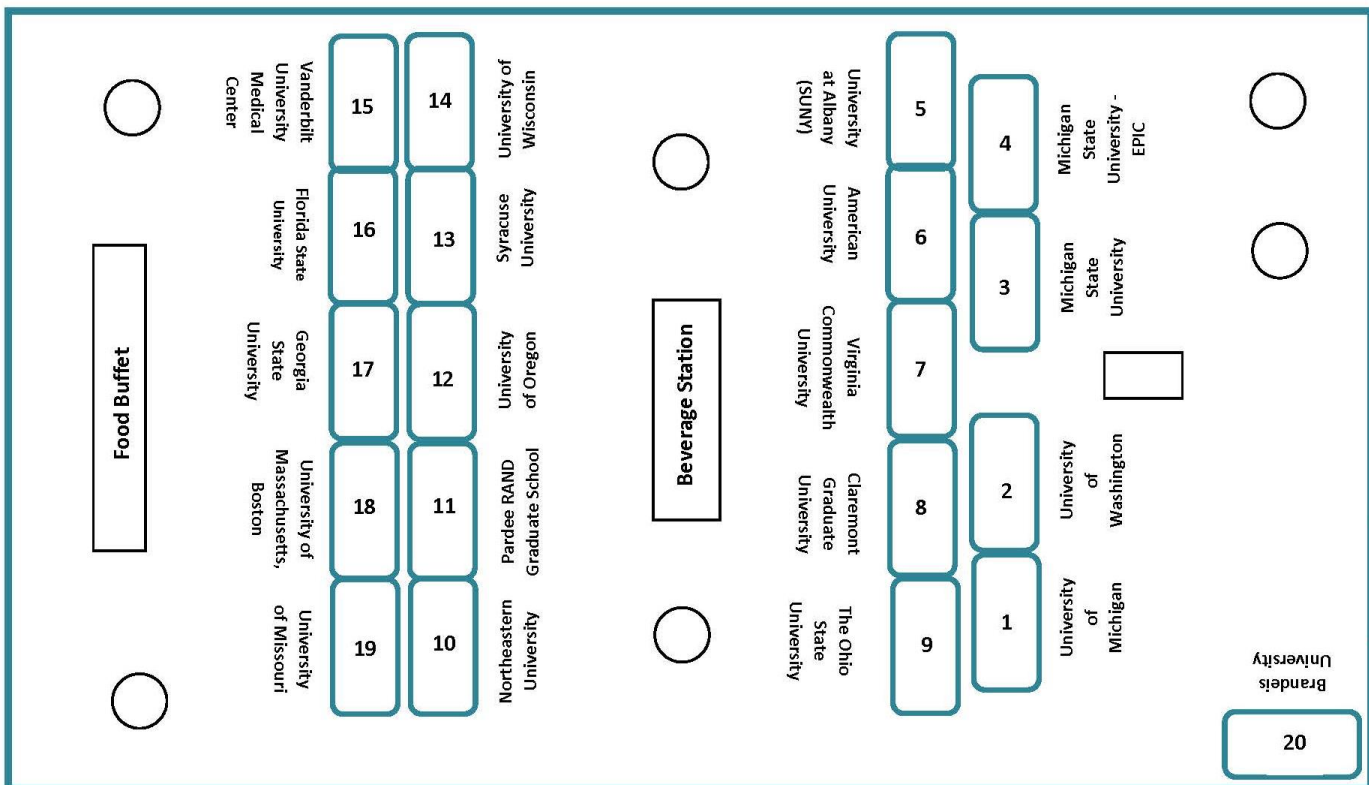

Map of Participating Programs

Flip this page over for a snapshot of each university and browse program summaries.